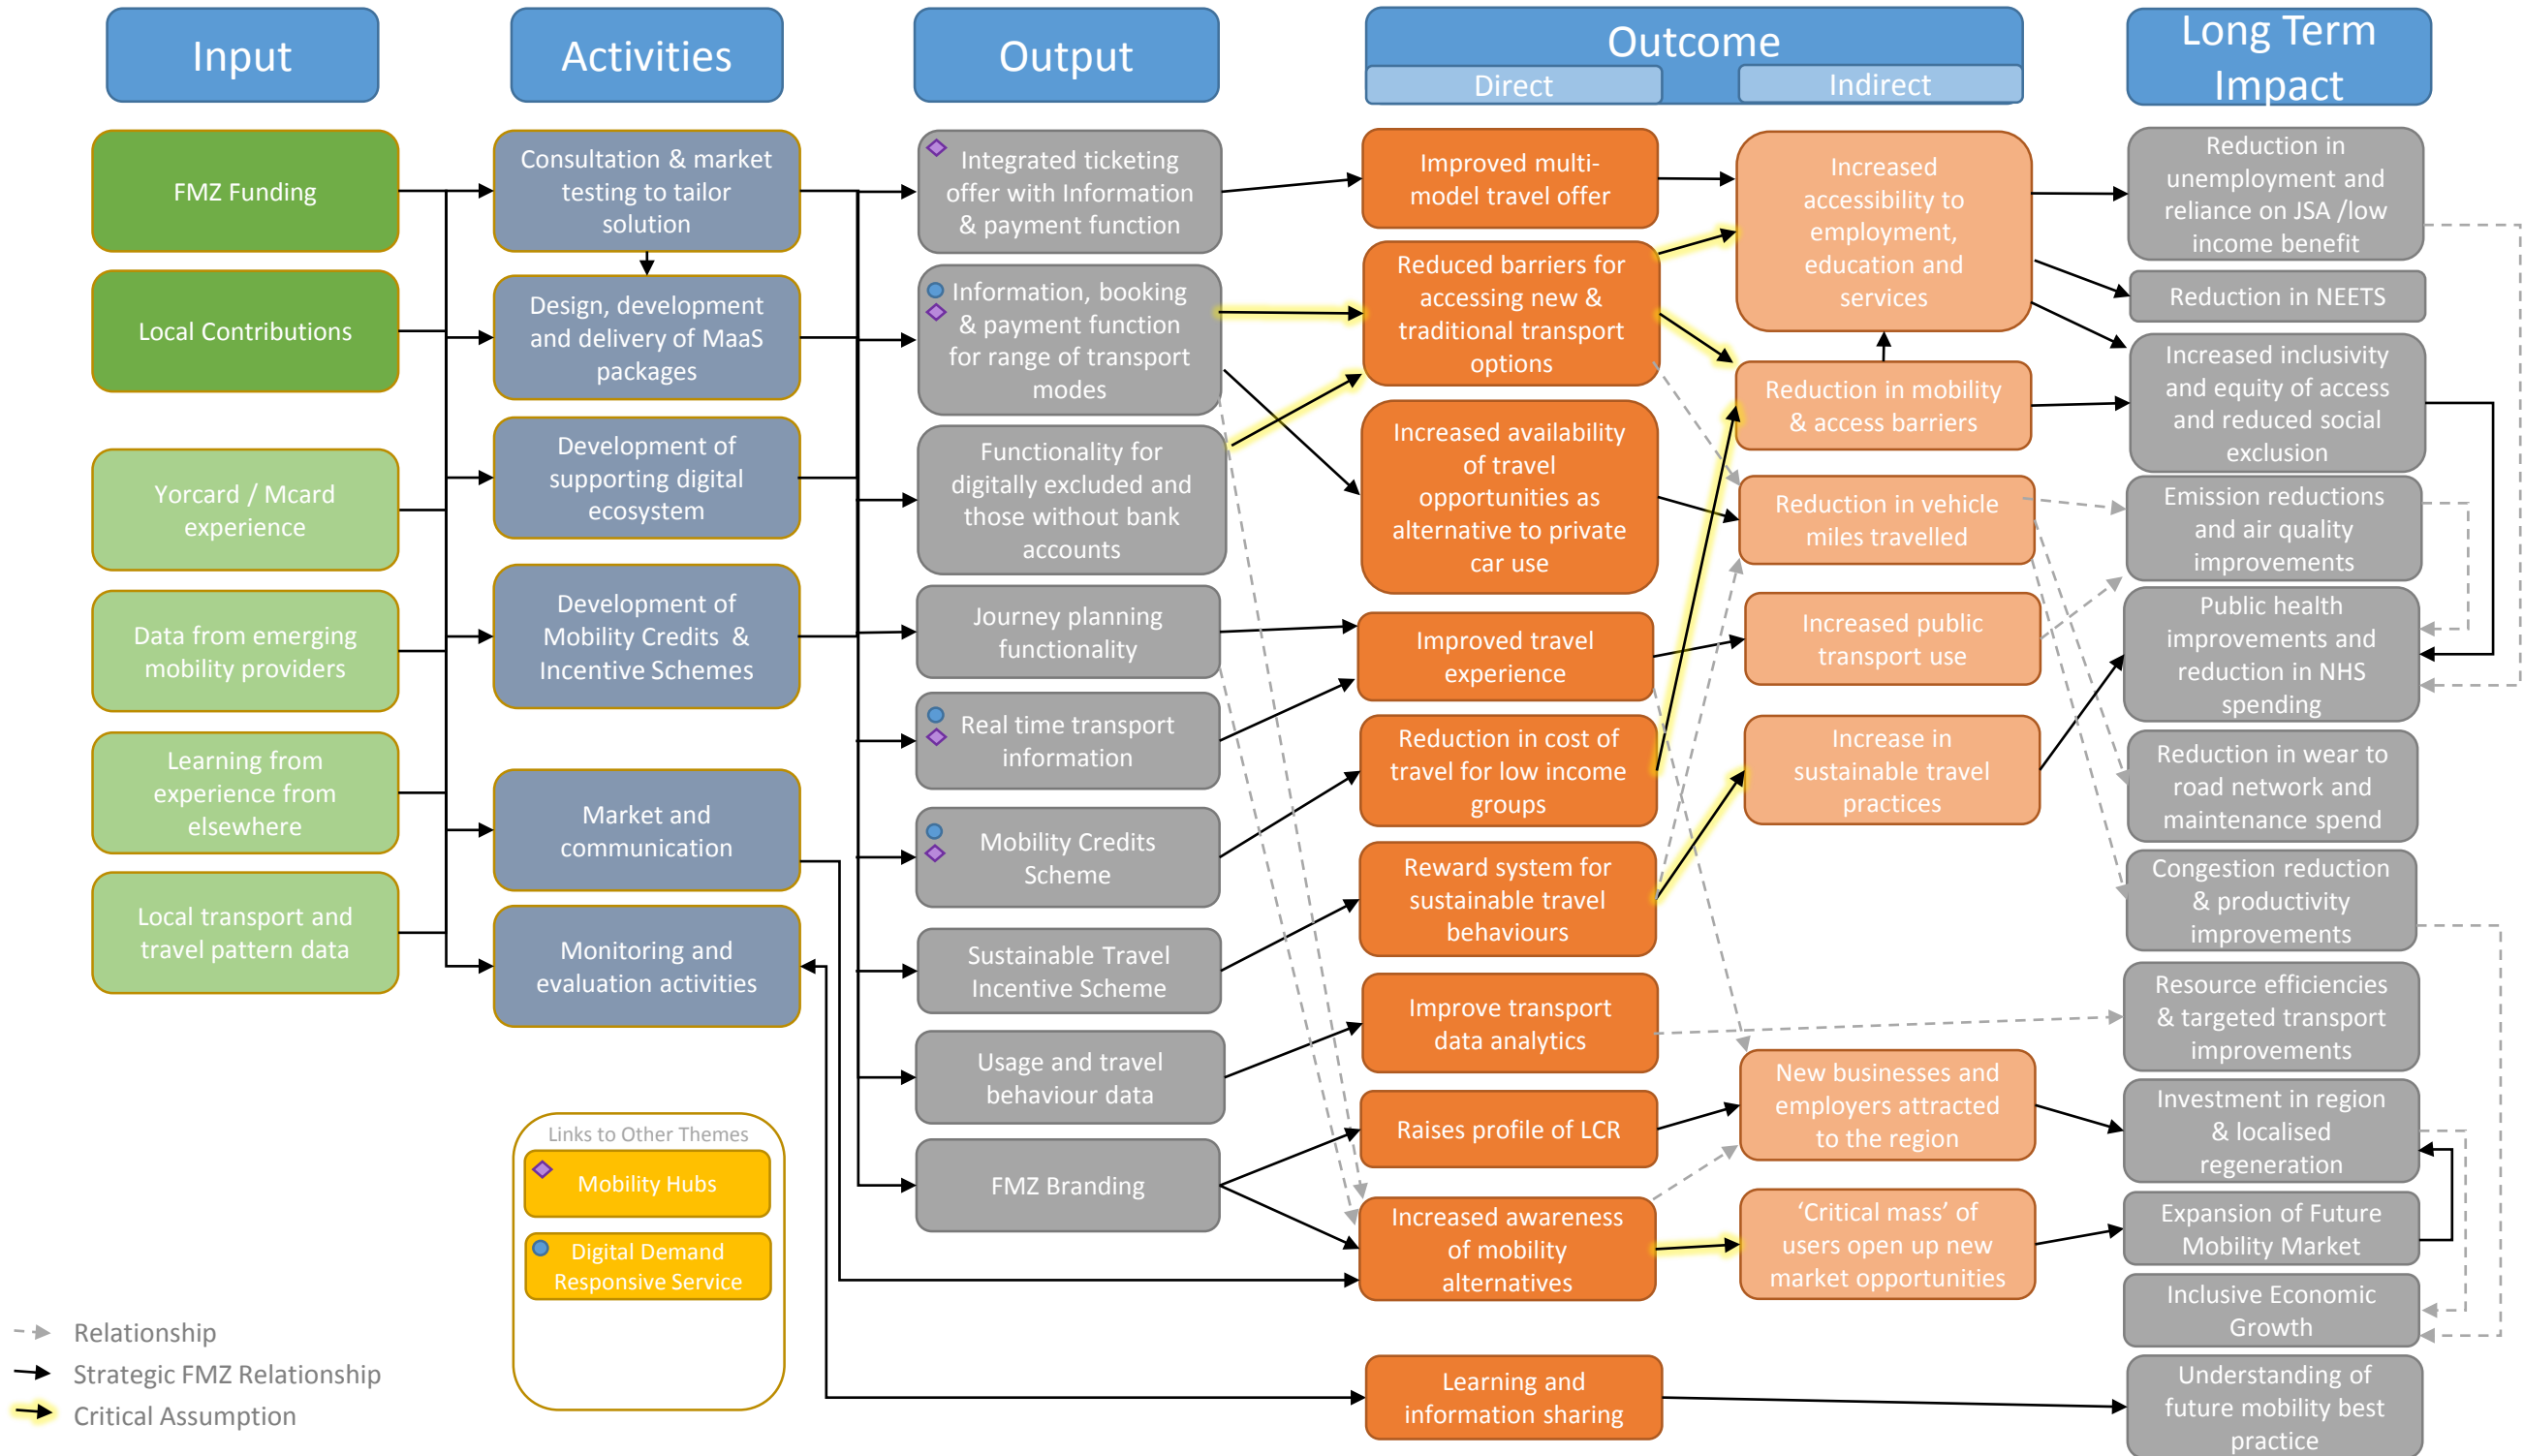

# Leeds City Region Future Mobility Zone Programme

- > Relationship
- Strategic FMZ Relationship
- Critical Assumption

# Digital Demand Responsive Services

# Dynamic Network Management

# Mobility Hubs