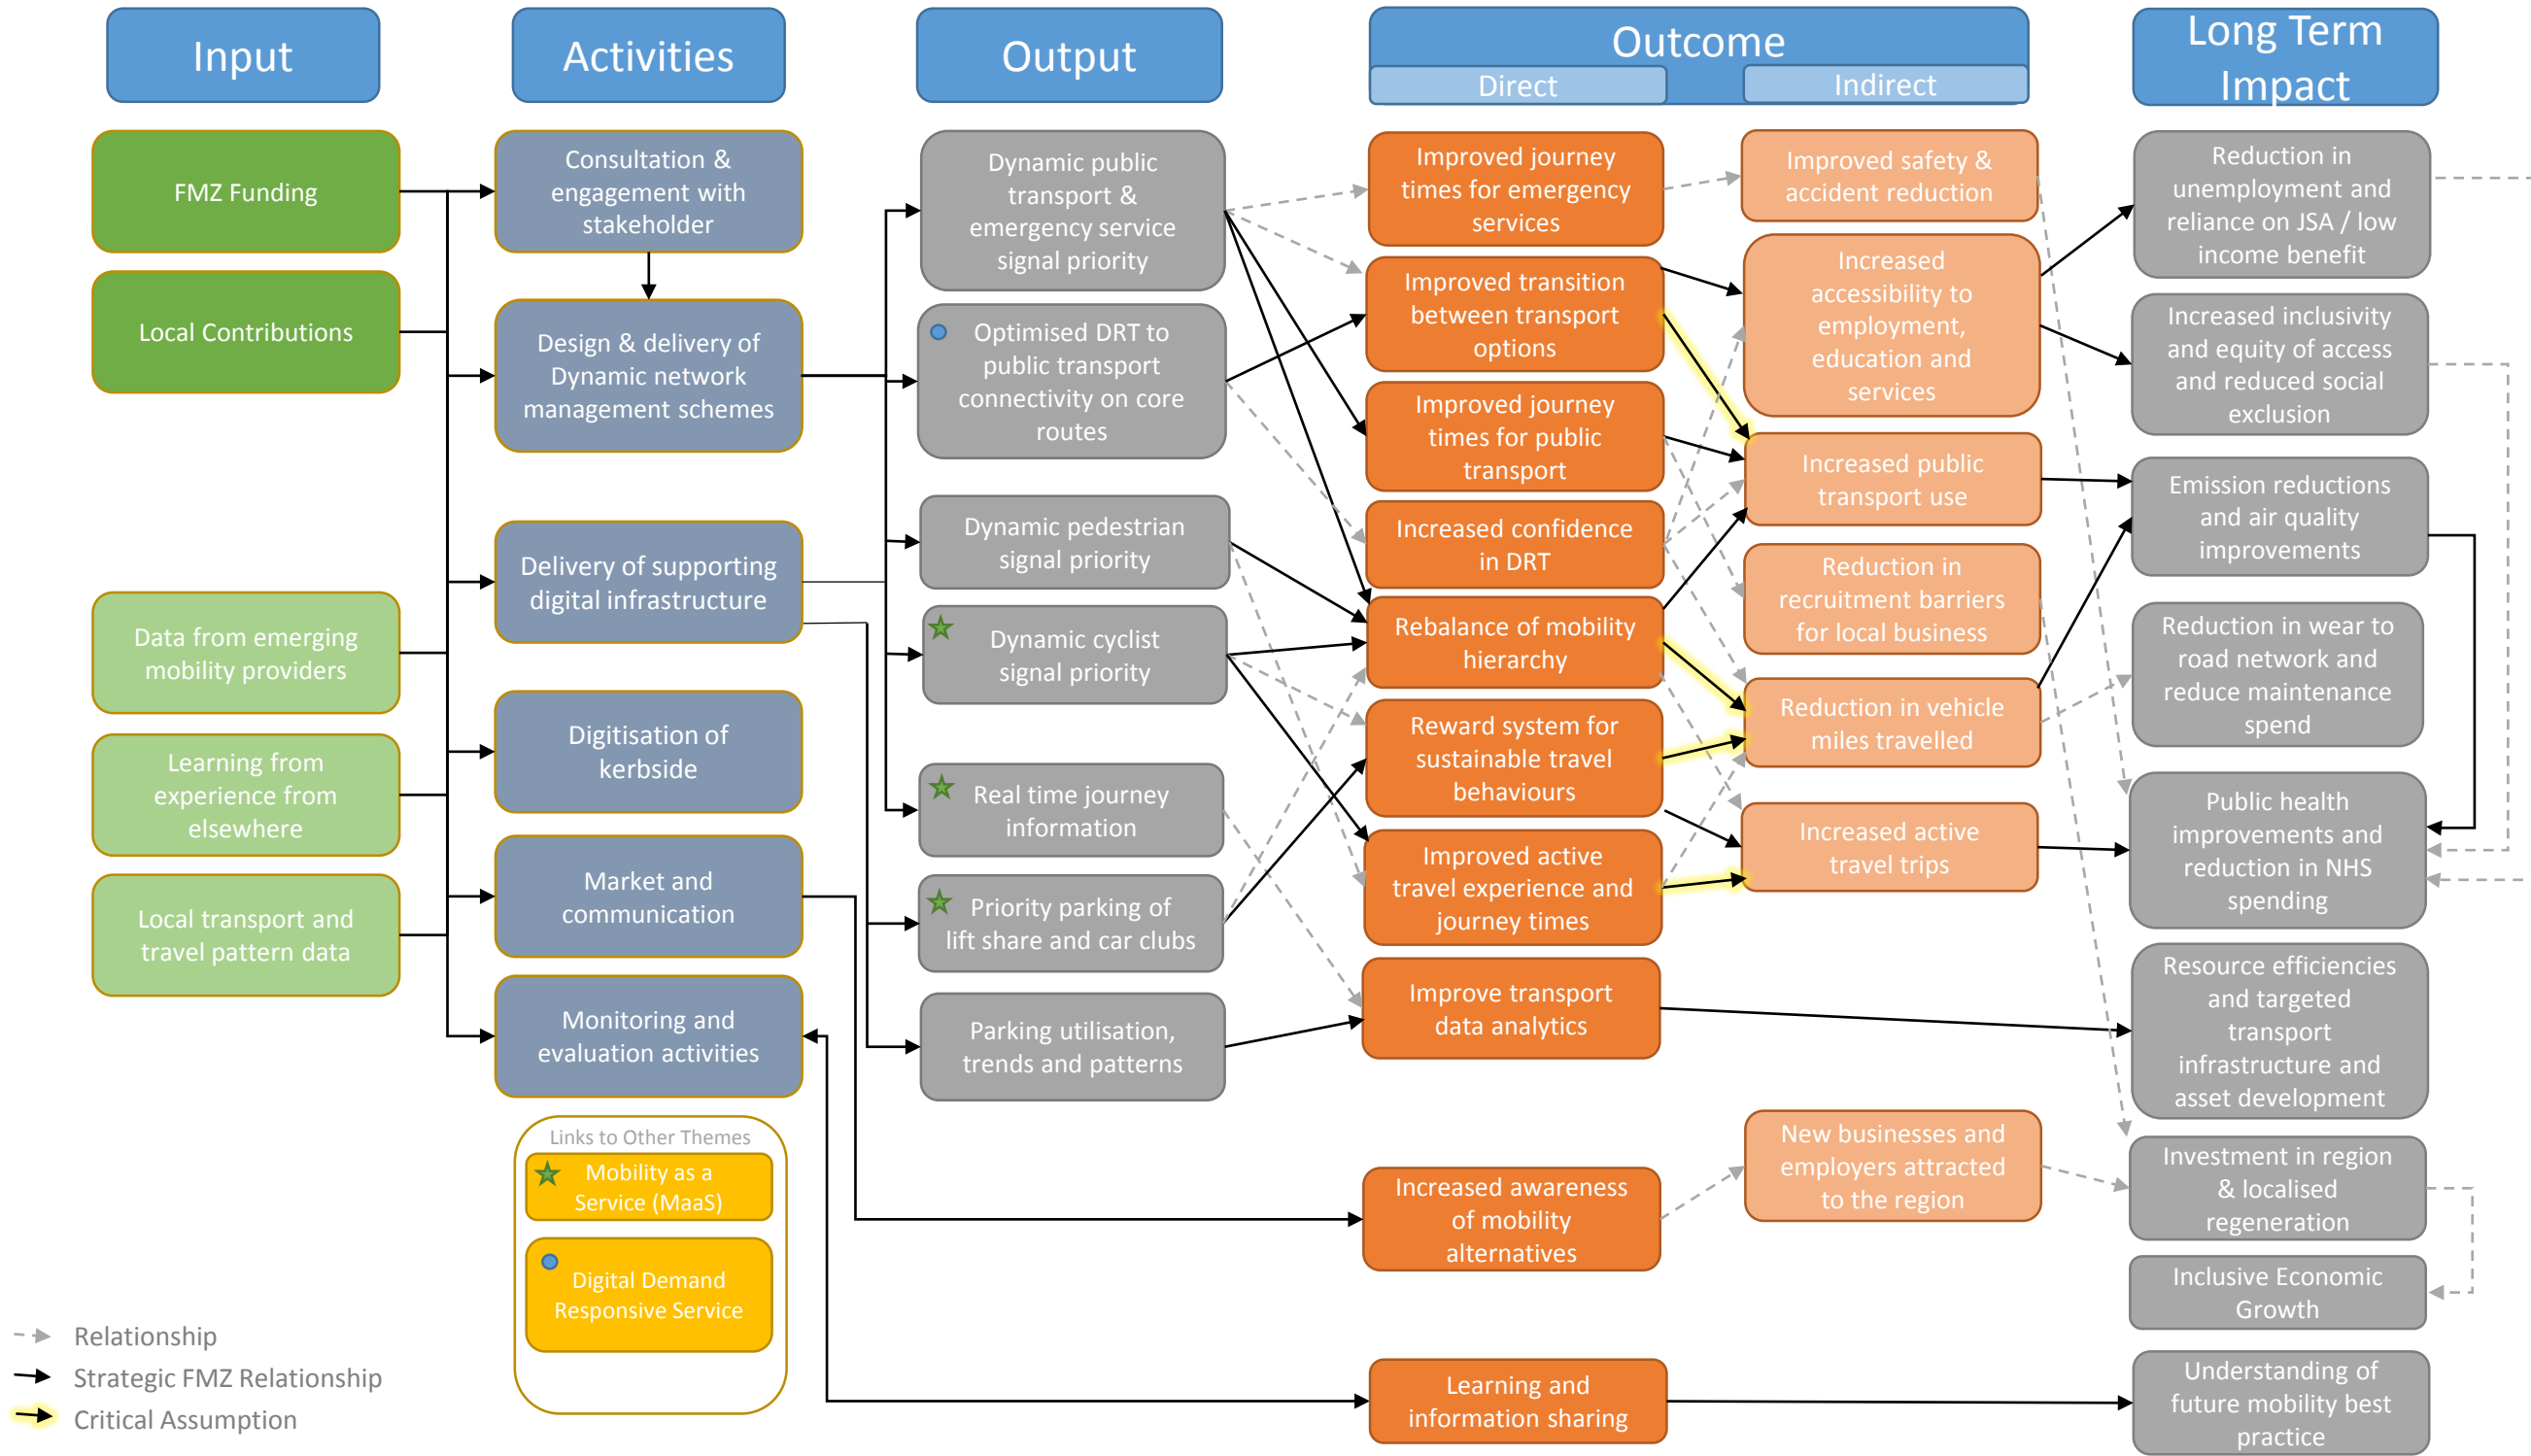

# Leeds City Region Future Mobility Zone Programme

- > Relationship
- Strategic FMZ Relationship
- Critical Assumption

# Digital Demand Responsive Services

# Dynamic Network Management

# Mobility Hubs