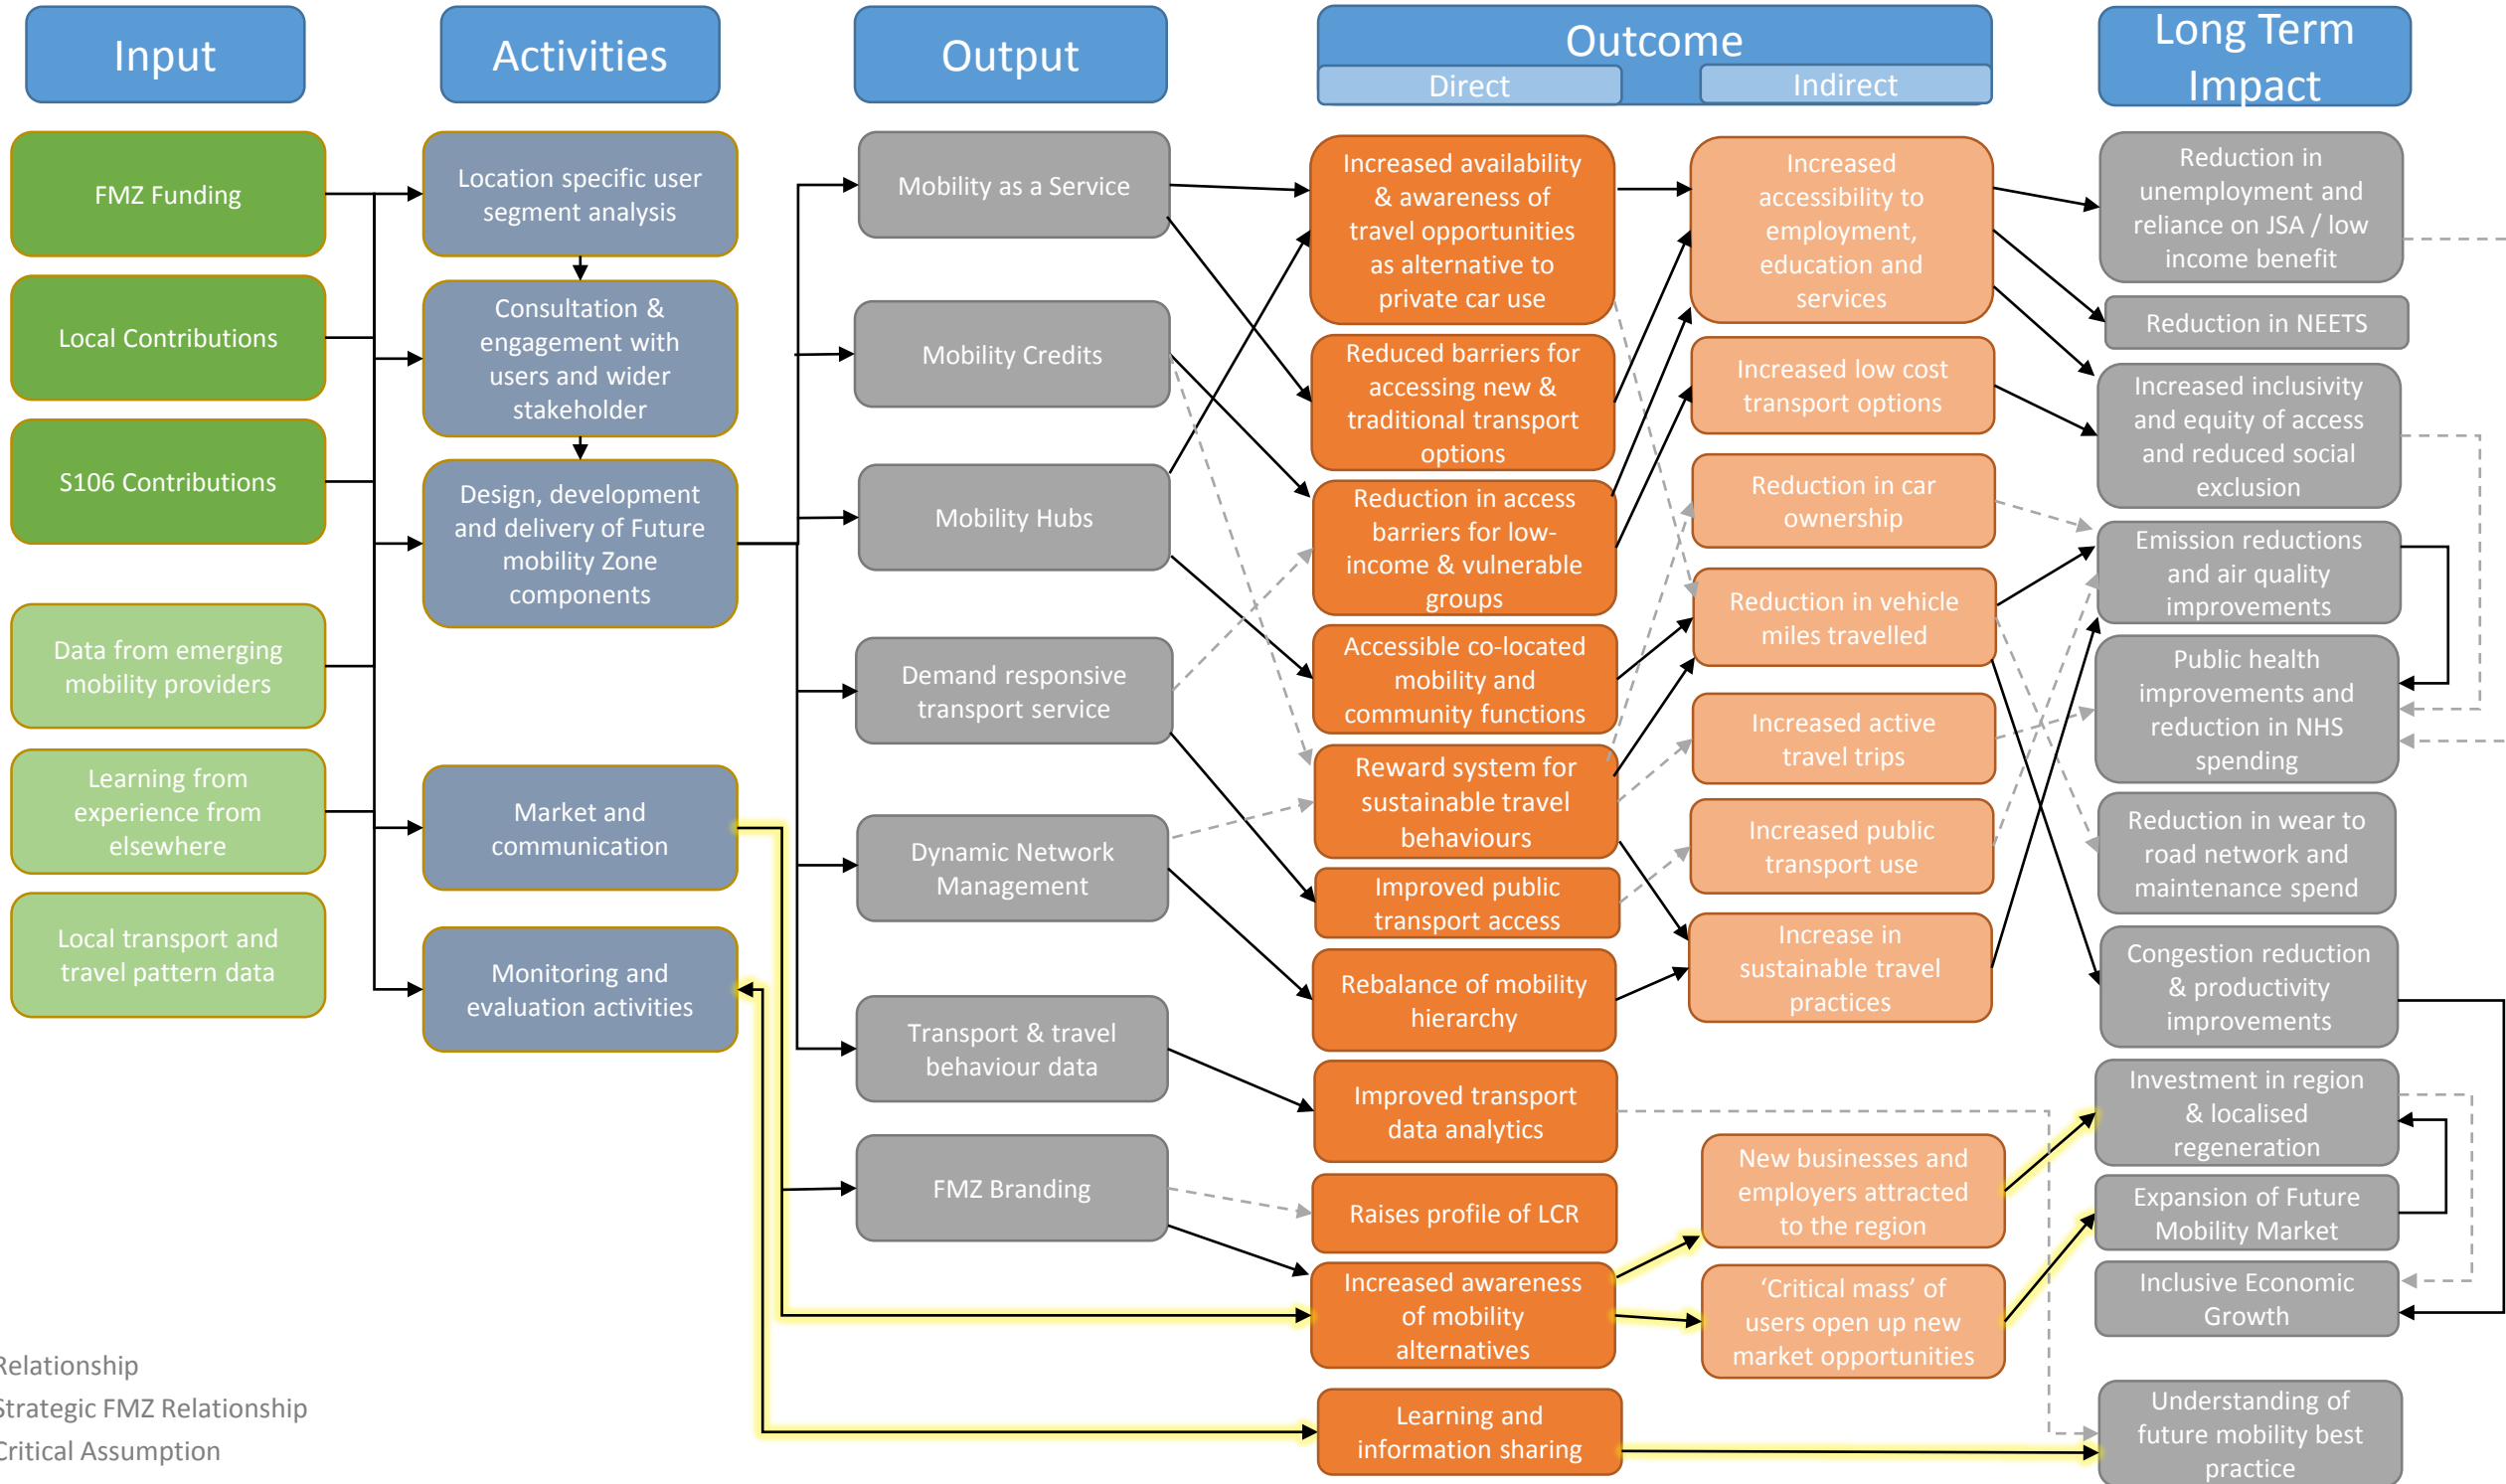

# Leeds City Region Future Mobility Zone Programme

- > Relationship
- Strategic FMZ Relationship
- Critical Assumption

# Digital Demand Responsive Services

# Dynamic Network Management

# Mobility Hubs