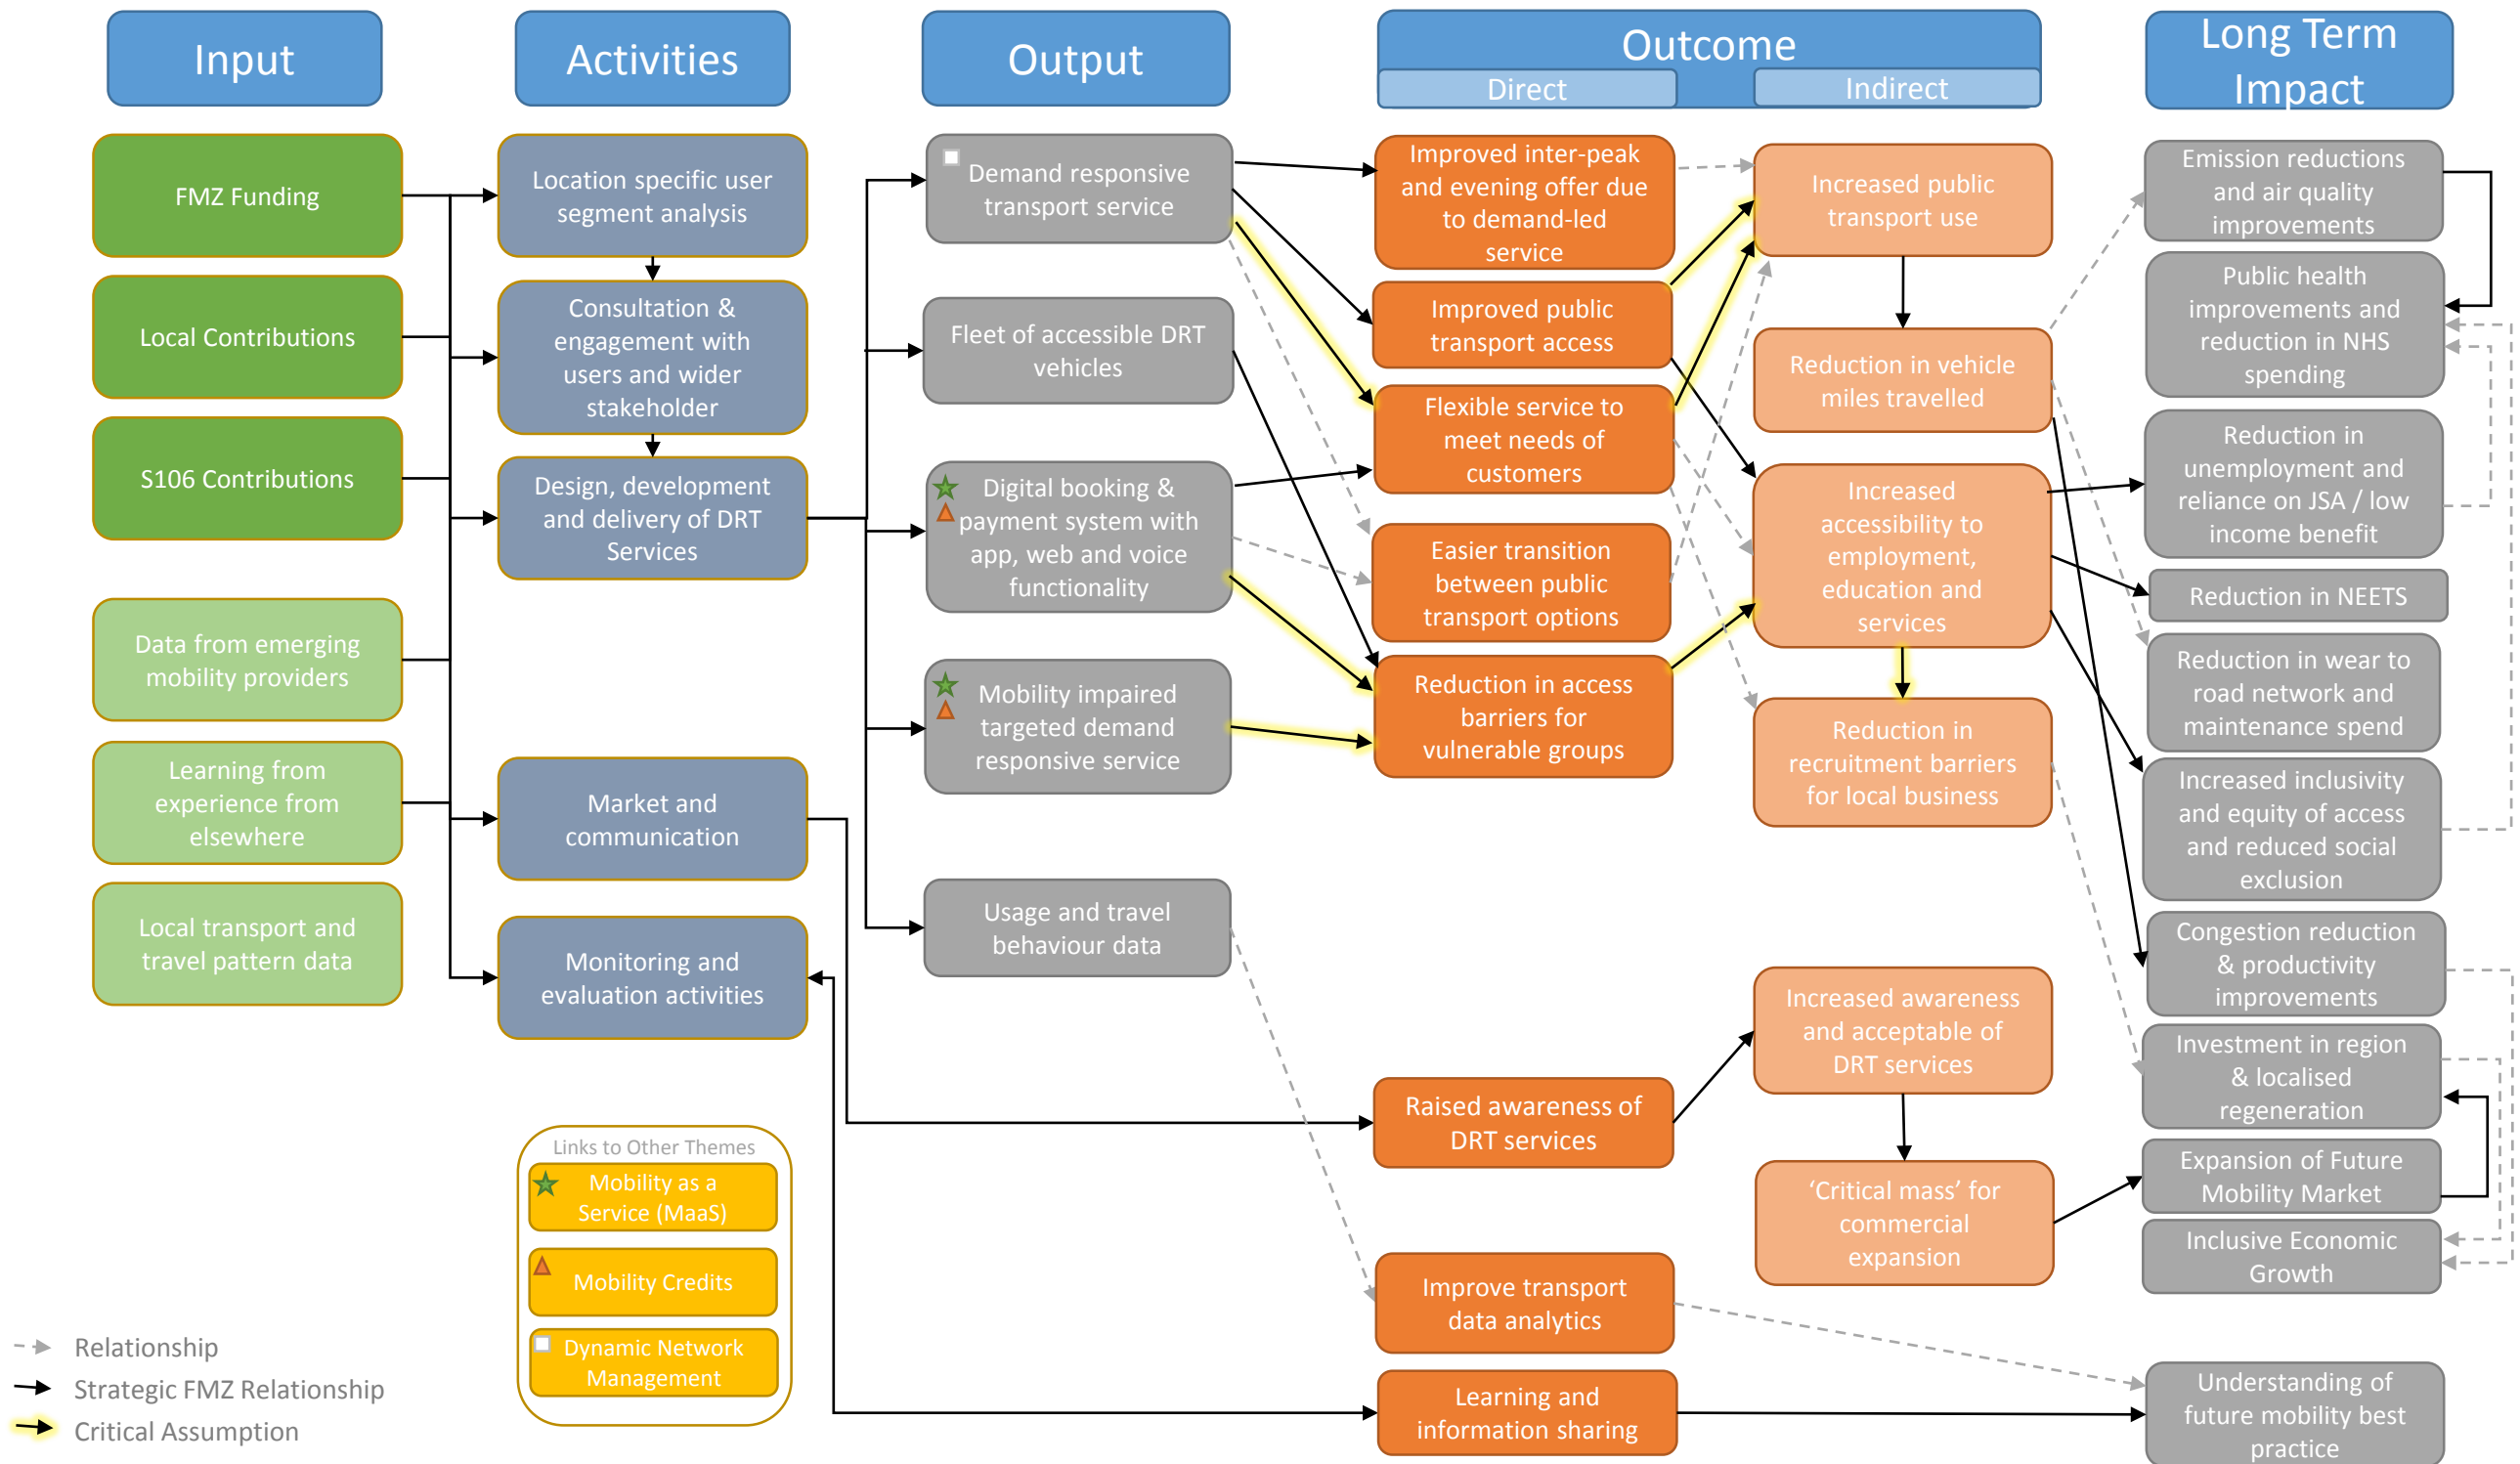

# Leeds City Region Future Mobility Zone Programme

- > Relationship
- Strategic FMZ Relationship
- Critical Assumption

# Digital Demand Responsive Services

# Dynamic Network Management

# Mobility Hubs